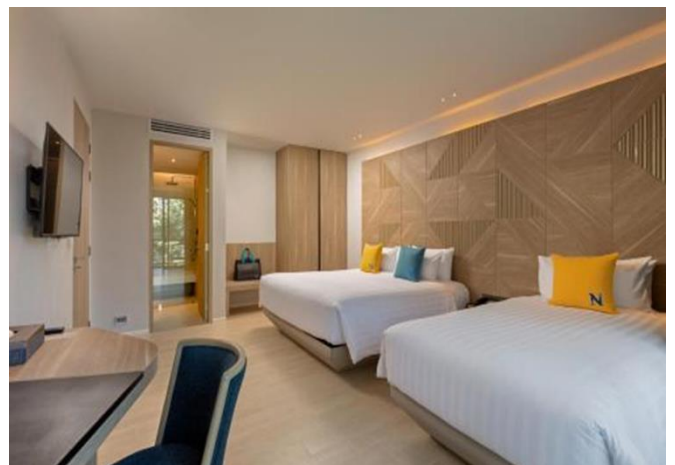

START: 2017 – 2018

LOCATION: KALIM, PHUKET

THE TEAM WORKED WITH TRI24 COMPANY SINCE 2017.

4. OCEAN SANSO CONDOMINIUM

VALUE 75,000,000.00

CLIENT: PCONS CO., LTD.

START: 28 MAY 2018 – 31 DECEMBER 2021

LOCATION: CHERNGTALAY, PHUKET