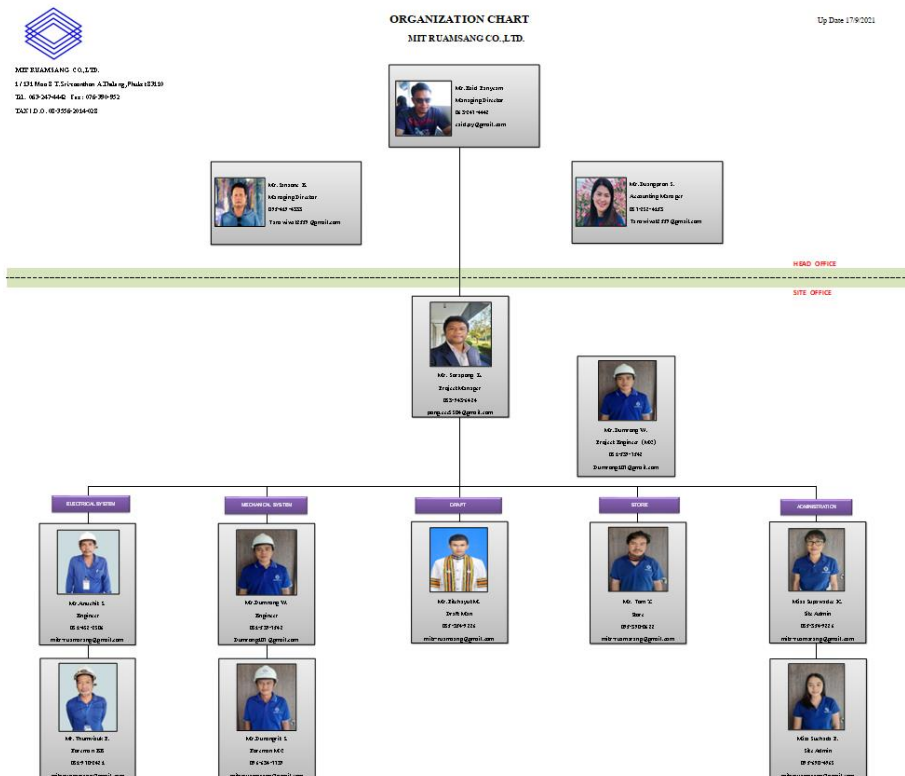

COMPANY PROFILE

MIT RUAMSANG CO.,LTD.

Mit RuamSang Co., Ltd. was established on September 4, 2019. It is composed of a group of engineers with professional knowledge of construction engineering.

SCOP OF SERVICE

- Installation of electrical and communication systems
- Installation of sanitary and fire protection systems
- Installation of air conditioning and ventilation systems

The control team is licensed to practice professional engineering (Thailand) COE