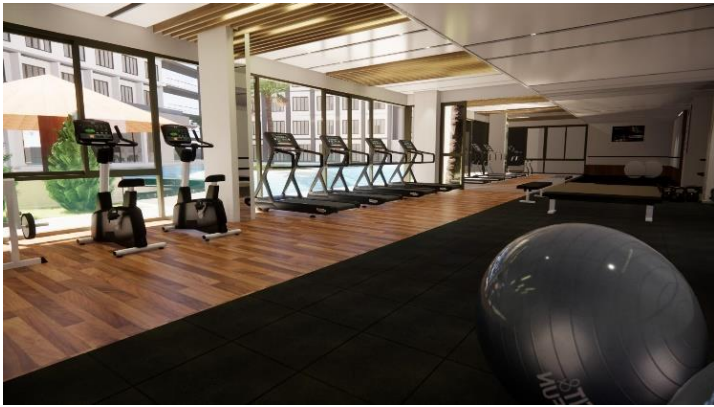

MOCK UP ROOM